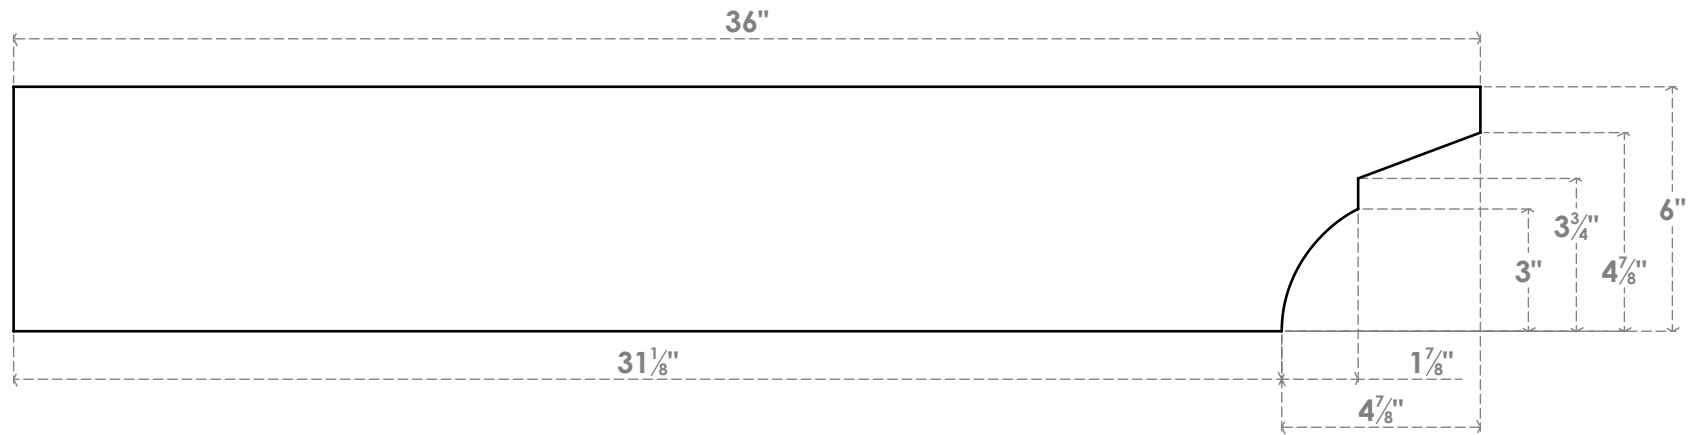

RFTP05X06X36MON

5"W X 6"H X 36"L MONTEREY ARCHITECTURAL GRADE PVC RAFTER TAIL

SIDE PROFILE

FRONT PROFILE

ISOMETRIC

EKENA MILLWORK
 2300 WEST MAIN ST.
 CLARKSVILLE, TX 75426
 TOLL FREE: 866-607-0453
 WWW.EKENAMILLWORK.COM