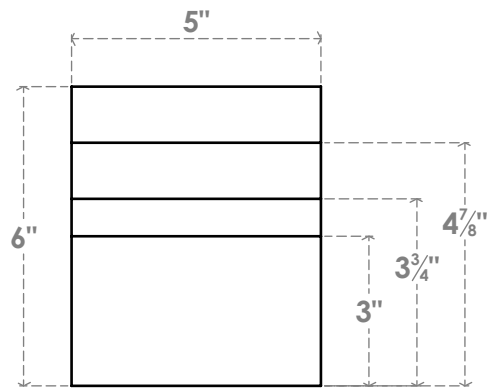

RFTP05X06X36MON

5"W X 6"H X 36"L MONTEREY ARCHITECTURAL GRADE PVC RAFTER TAIL

SIDE PROFILE

FRONT PROFILE

ISOMETRIC

EKENA MILLWORK
 2300 WEST MAIN ST.
 CLARKSVILLE, TX 75426
 TOLL FREE: 866-607-0453
 WWW.EKENAMILLWORK.COM